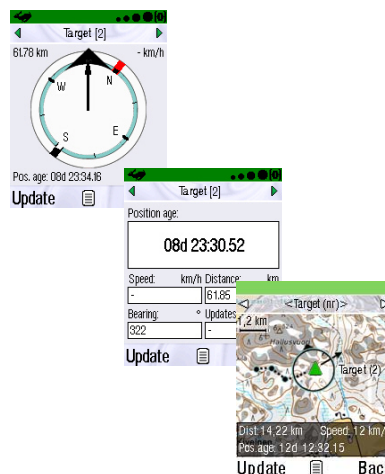

Twig Discovery Pro Tracer application

Tracer raster map application converts Discovery Pro to portable monitoring and control center. Tracer application allows requesting and viewing the location of any Benefon Telematics instruments e.g. Locator that utilise SMS based MPTP messaging.

- View targets on raster map
- Use own custom maps*
- Support for WGS84 format maps
- Support for up to 10 map scale levels
- Zooming & Panning of map
- Control GPS mode of Locator & Trackbox
- Activate target tracking, geofencing & position
- Compass view to find target
- Distance & bearing to target
- Detailed data view of the target
- All Discovery Pro telematics functions e.g.
  - Twig SOS with dedicated alarm button
  - Tracking
  - Geofencing
  - Automated status messages
  - UI lock
  - Authorisation methods
  - Assistance call
- Options to add full navigation (SW3005) or Man down alert application**

Order code: **SW3006**

GeoSentric UK
Thames Court
1 Victoria Street
Windsor, Berkshire
SL4 1YB
United Kingdom
T +44 1753 752 464
F +44 1753 752 233

GeoSentric OYJ
Postal Address
P.O.BOX 84
FIN-24101 Salo
Finland

Visiting Address
Meriniitynkatu 11
FIN-24100 Salo
Finland
T +358 2 77400
F +358 2 733 2633
salesoffice@benefon.fi
www.twigworld.com

* restrictions apply to map format

**must be acquired on time of purchase or done via factory update